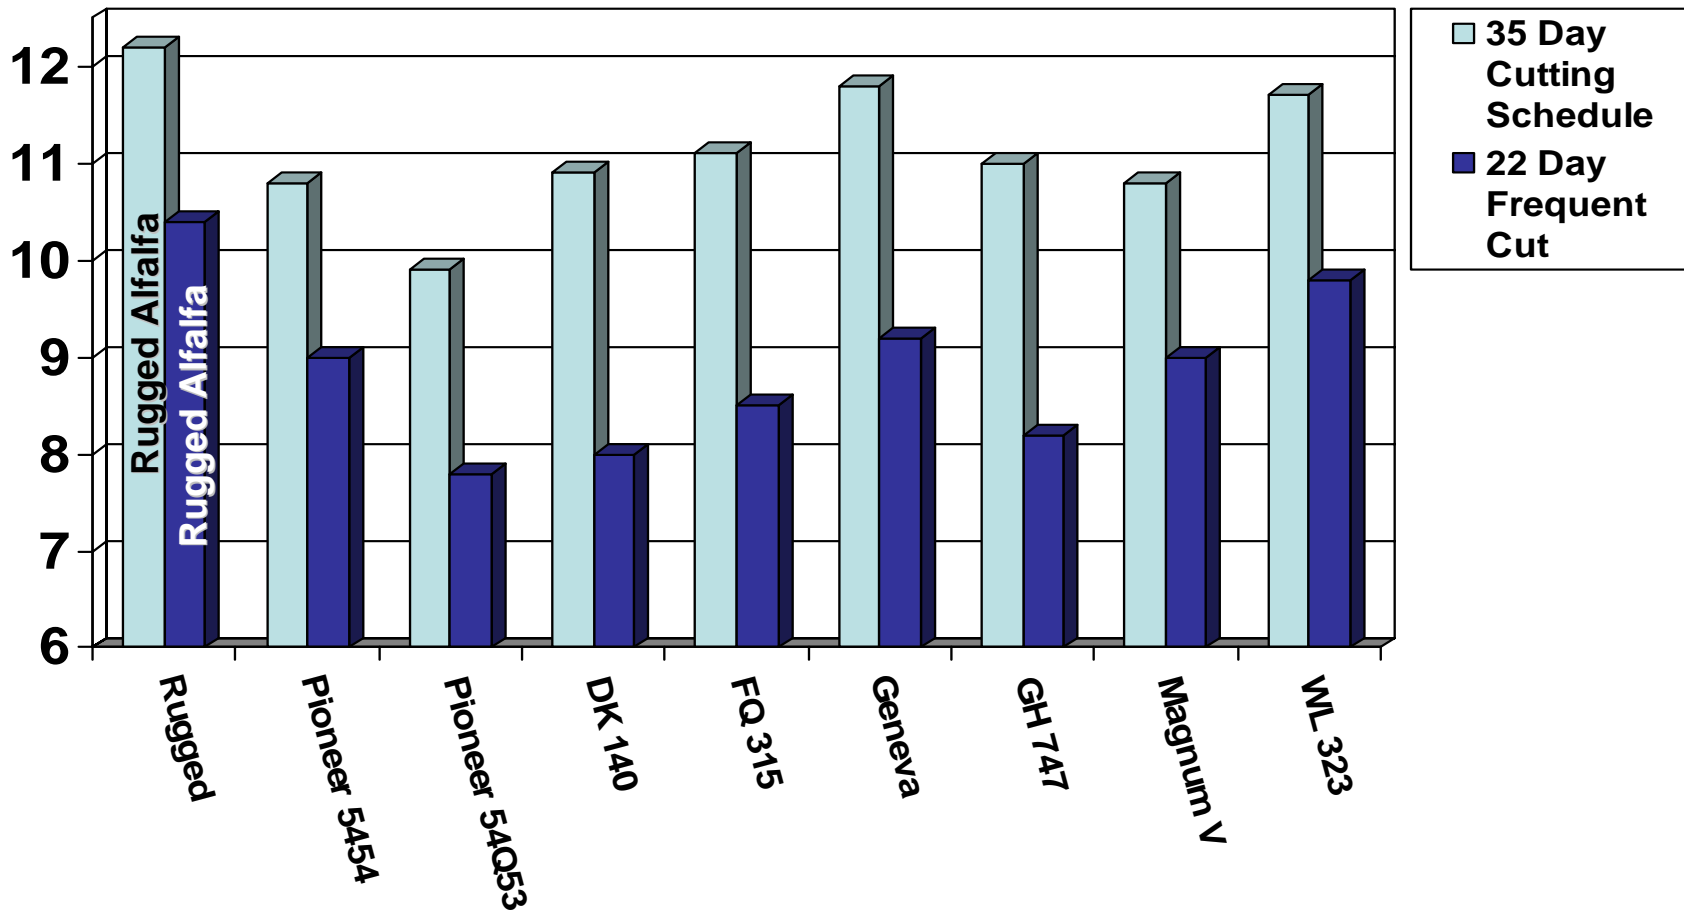

“Cut Early or Late”

“Rugged Alfalfa”

Ames, Iowa

Total/acre

3-year Total/acre