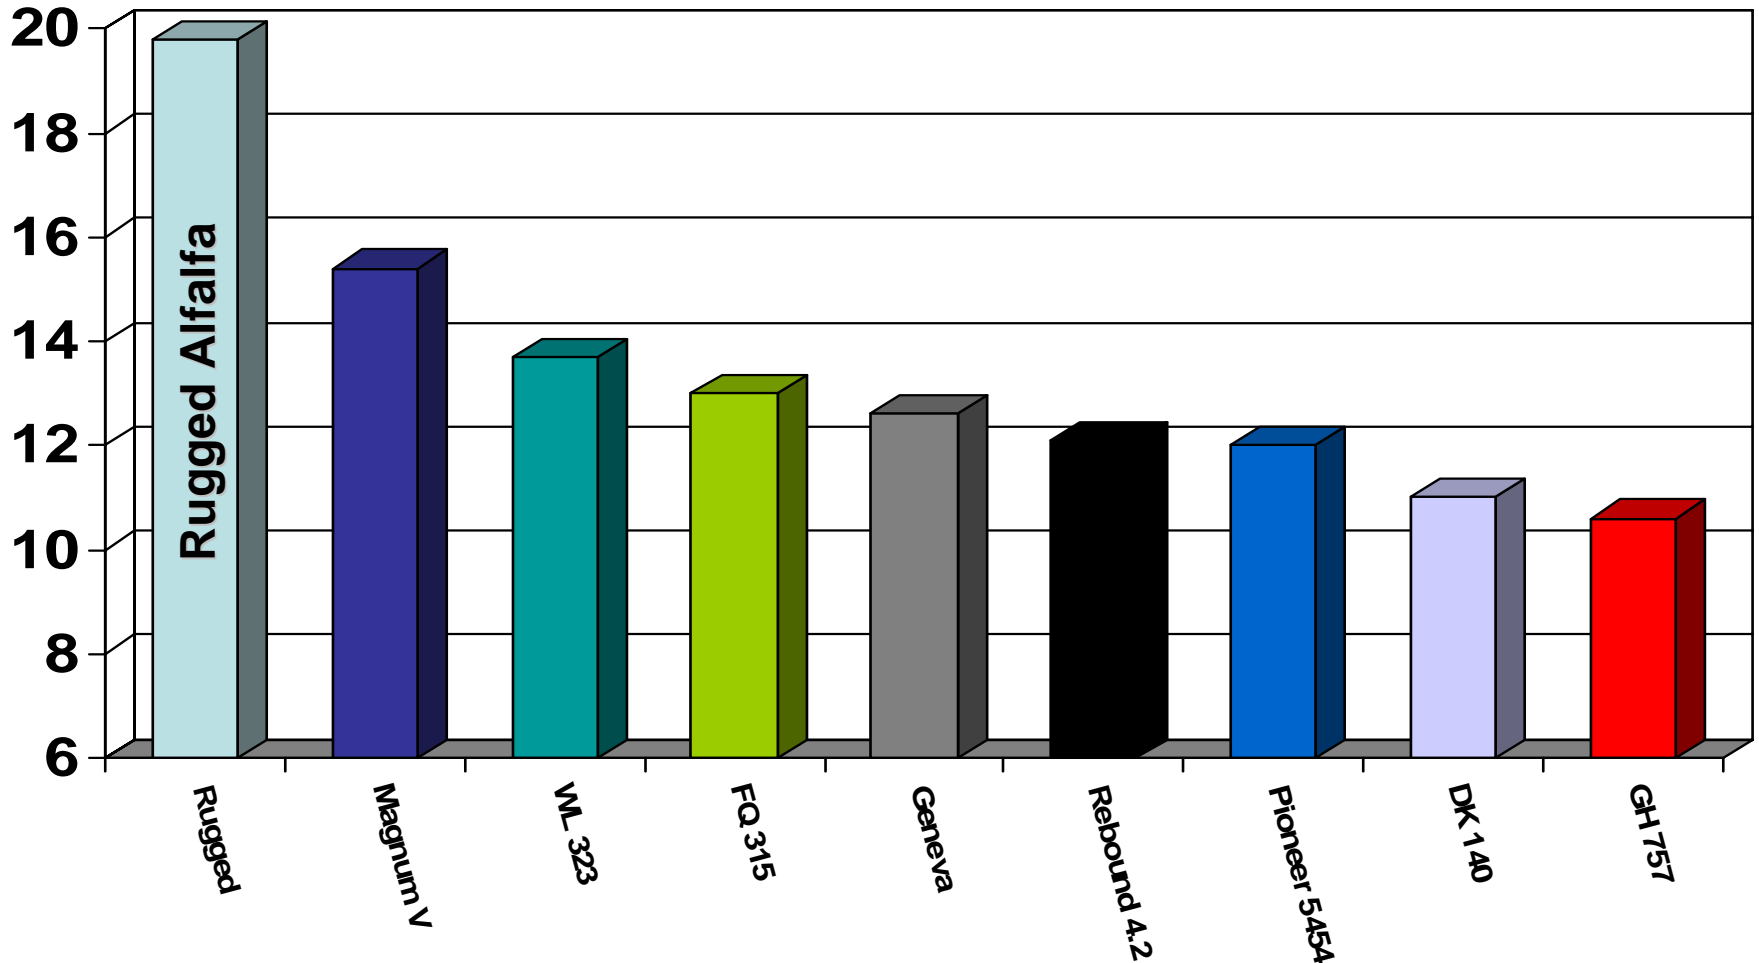

# “Better Root Reserves”

## “Rugged Alfalfa”

Ames, Iowa Traffic Test

%TNSC\*

\*Total Non-Structural Carbohydrates in the Roots