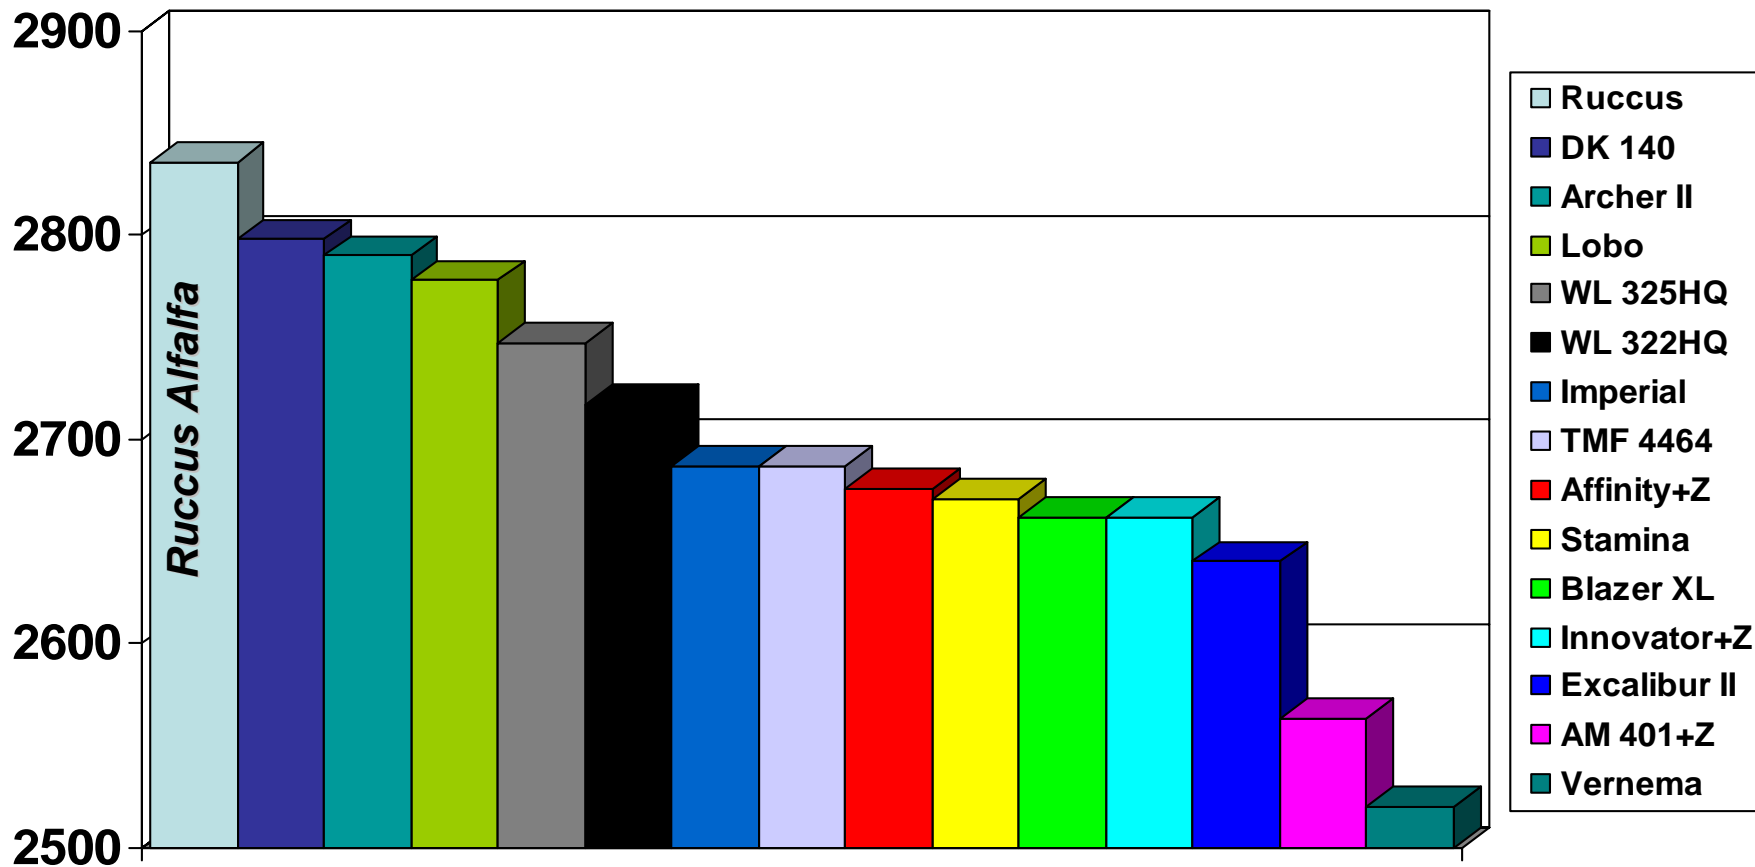

Ruccus Quality Data

NIR Beef Production Predictions Nampa, Idaho*

Gain/acre

*3 NIR Samples– 5 Cuts