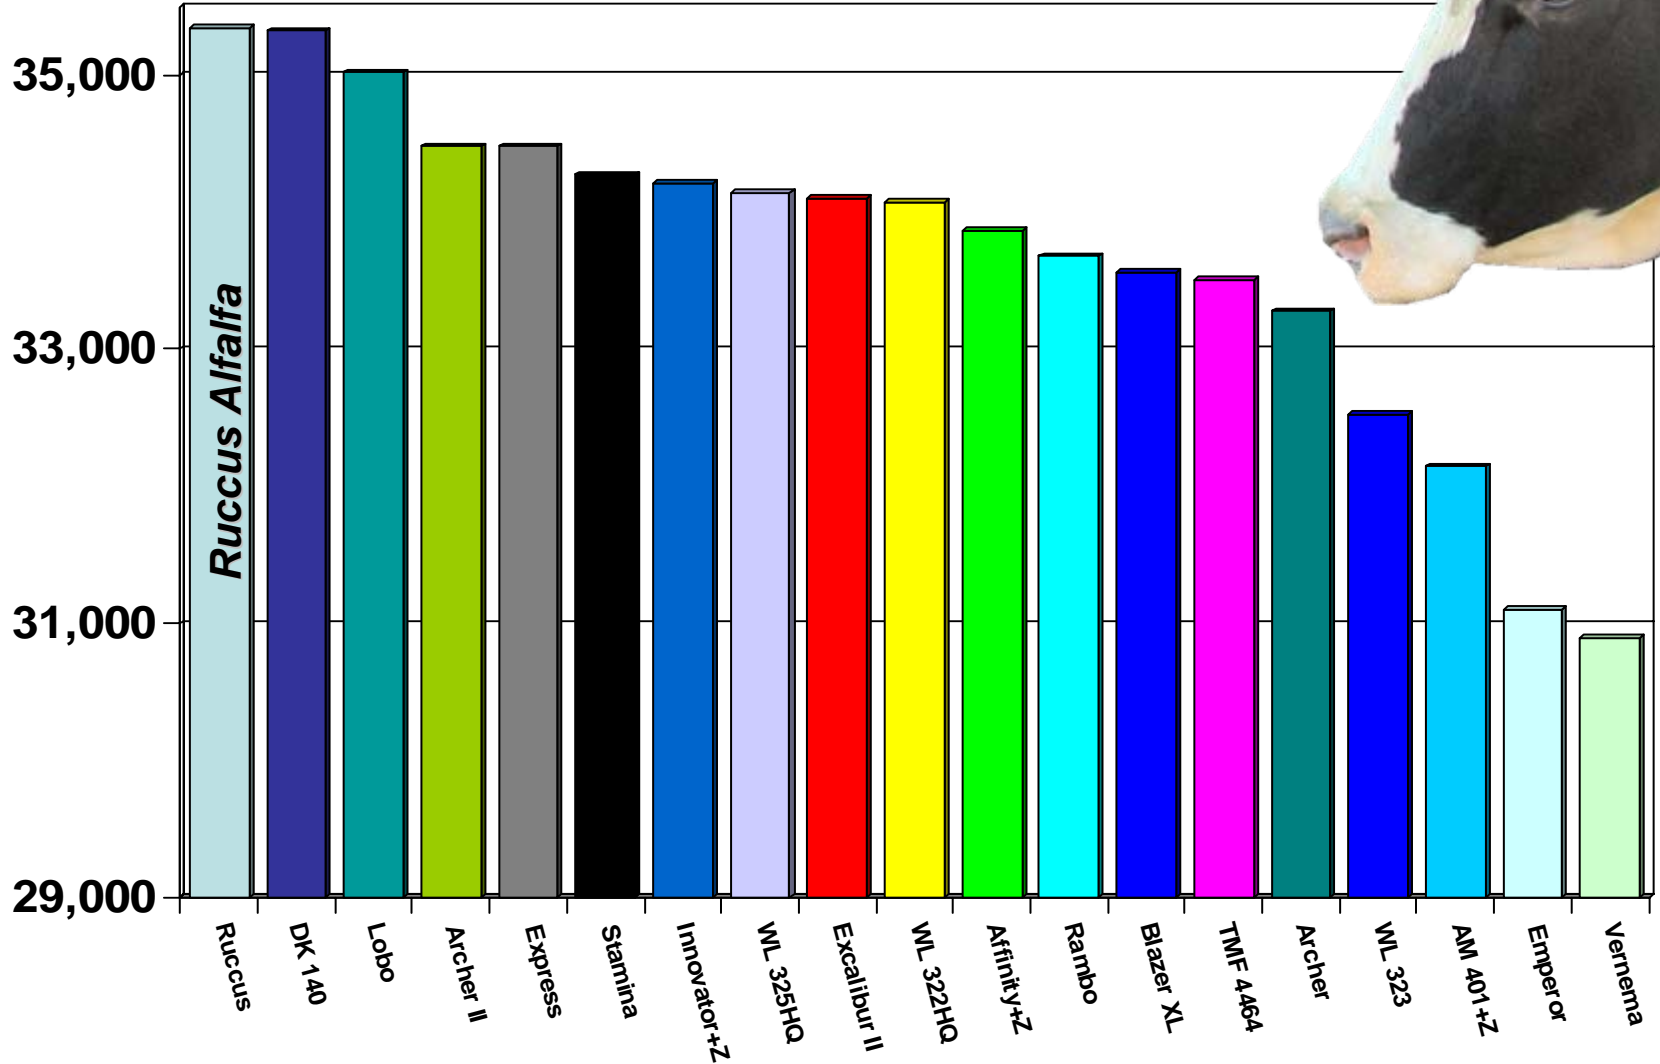

Ruccus Quality Data

NIR Milk Production Predictions*

Milk/acre

*3 NIR Samples – 5 Cuts

Ruccus Quality Data

NIR Milk Production Predictions*

Milk/acre

*3 NIR Samples – 5 Cuts

Ruccus Quality Data

NIR Milk Production Predictions*

%CP

*3 NIR Samples – 5 Cuts

Ruccus Quality Data

NIR Beef Production Predictions Nampa, Idaho*

Gain/acre

*3 NIR Samples– 5 Cuts

Ruccus Quality Data

NIR Beef Production Predictions Nampa, Idaho*

Gain/acre

*3 NIR Samples – 5 Cuts