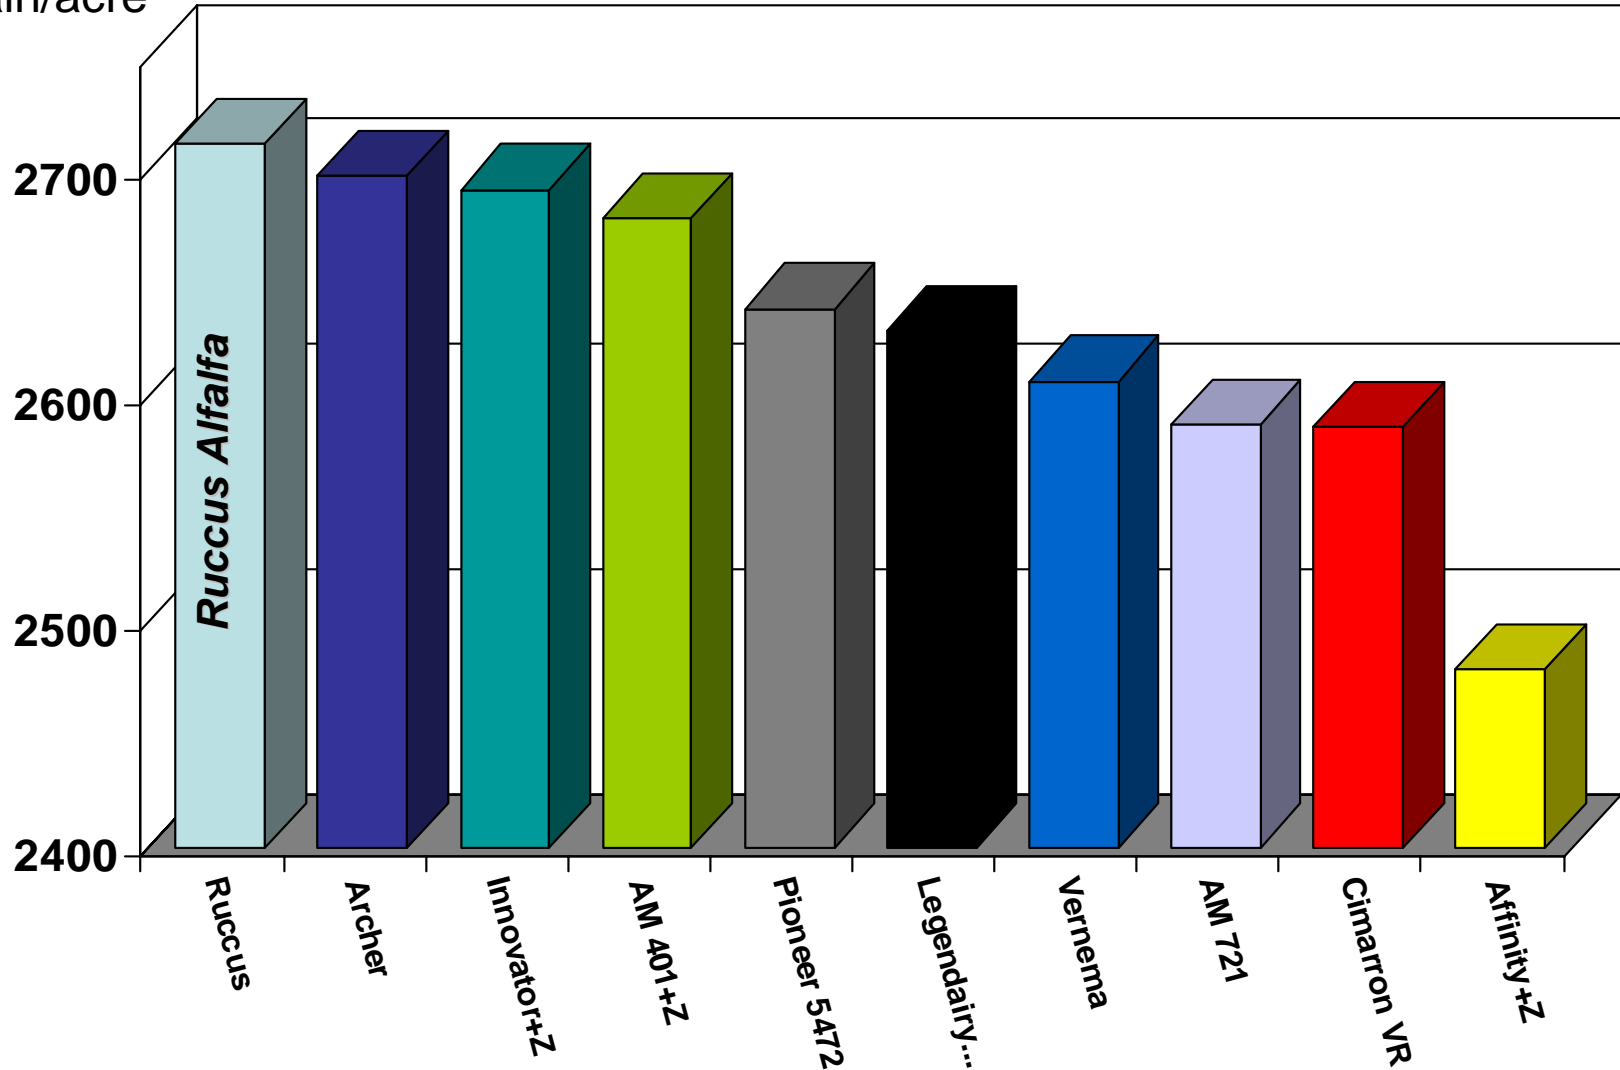

Ruccus Quality Data

NIR Beef Production Predictions Nampa, Idaho*

Gain/acre

*3 NIR Samples – 5 Cuts