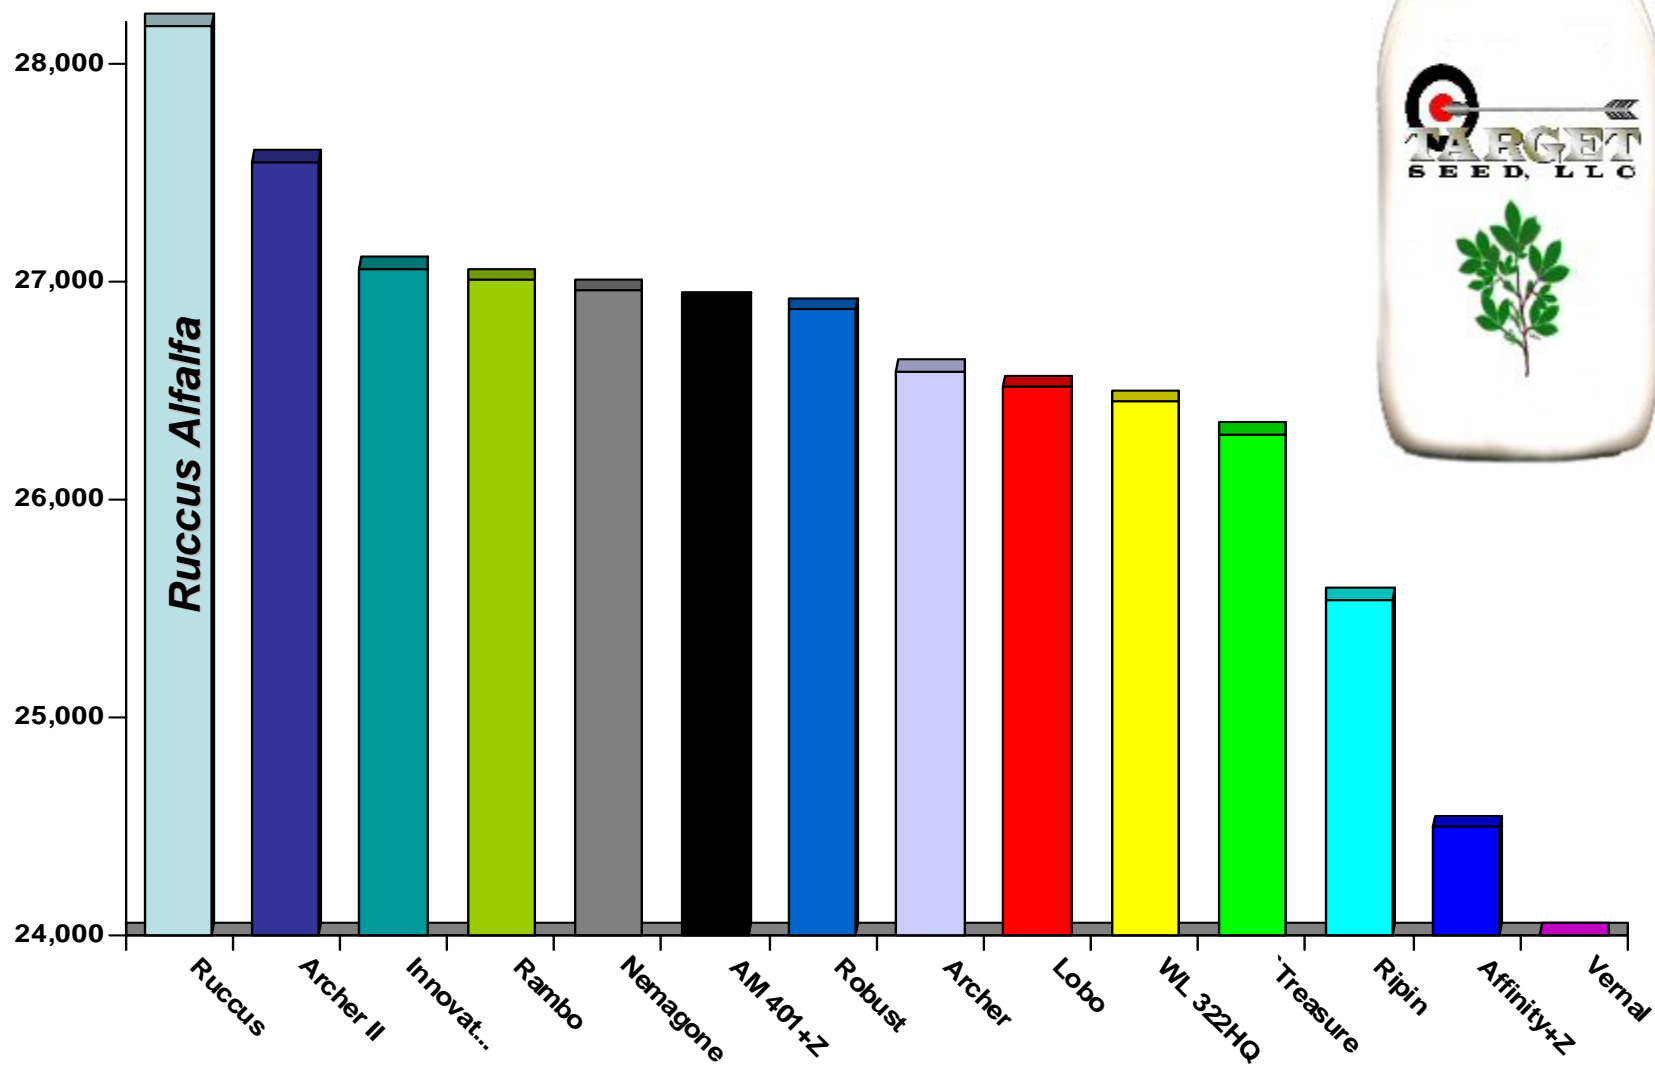

Ruccus Quality Data

NIR Milk Production Predictions*

Milk/acre

*3 NIR Samples – 5 Cuts

Ruccus Quality Data

NIR Milk Production Predictions*

Milk/acre

*3 NIR Samples – 5 Cuts

Ruccus Quality Data

NIR Milk Production Predictions*

%CP

*3 NIR Samples – 5 Cuts

Ruccus Quality Data

NIR Beef Production Predictions Nampa, Idaho*

Gain/acre

*3 NIR Samples– 5 Cuts