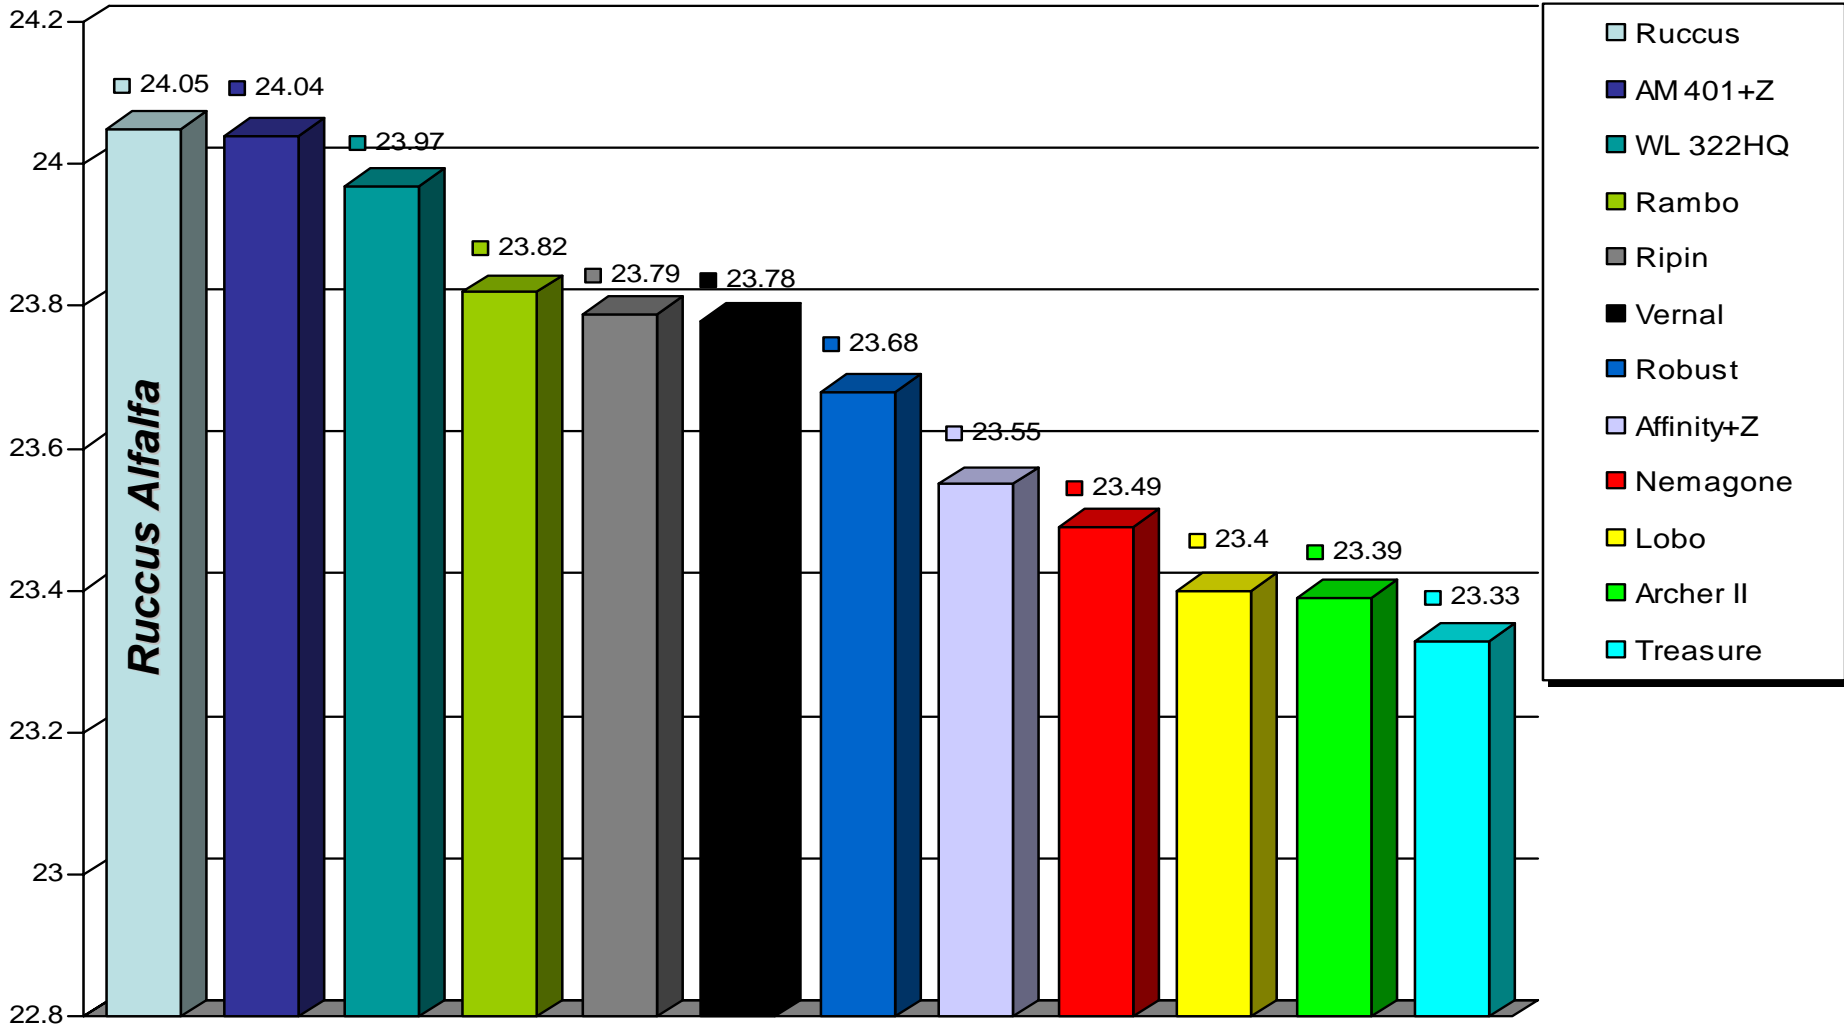

Ruccus Quality Data

NIR Milk Production Predictions*

Milk/acre

*3 NIR Samples – 5 Cuts

Ruccus Quality Data

NIR Milk Production Predictions*

Milk/acre

*3 NIR Samples – 5 Cuts

Ruccus Quality Data

NIR Milk Production Predictions*

%CP

*3 NIR Samples – 5 Cuts

Ruccus Quality Data

NIR Beef Production Predictions Nampa, Idaho*

Gain/acre

*3 NIR Samples– 5 Cuts